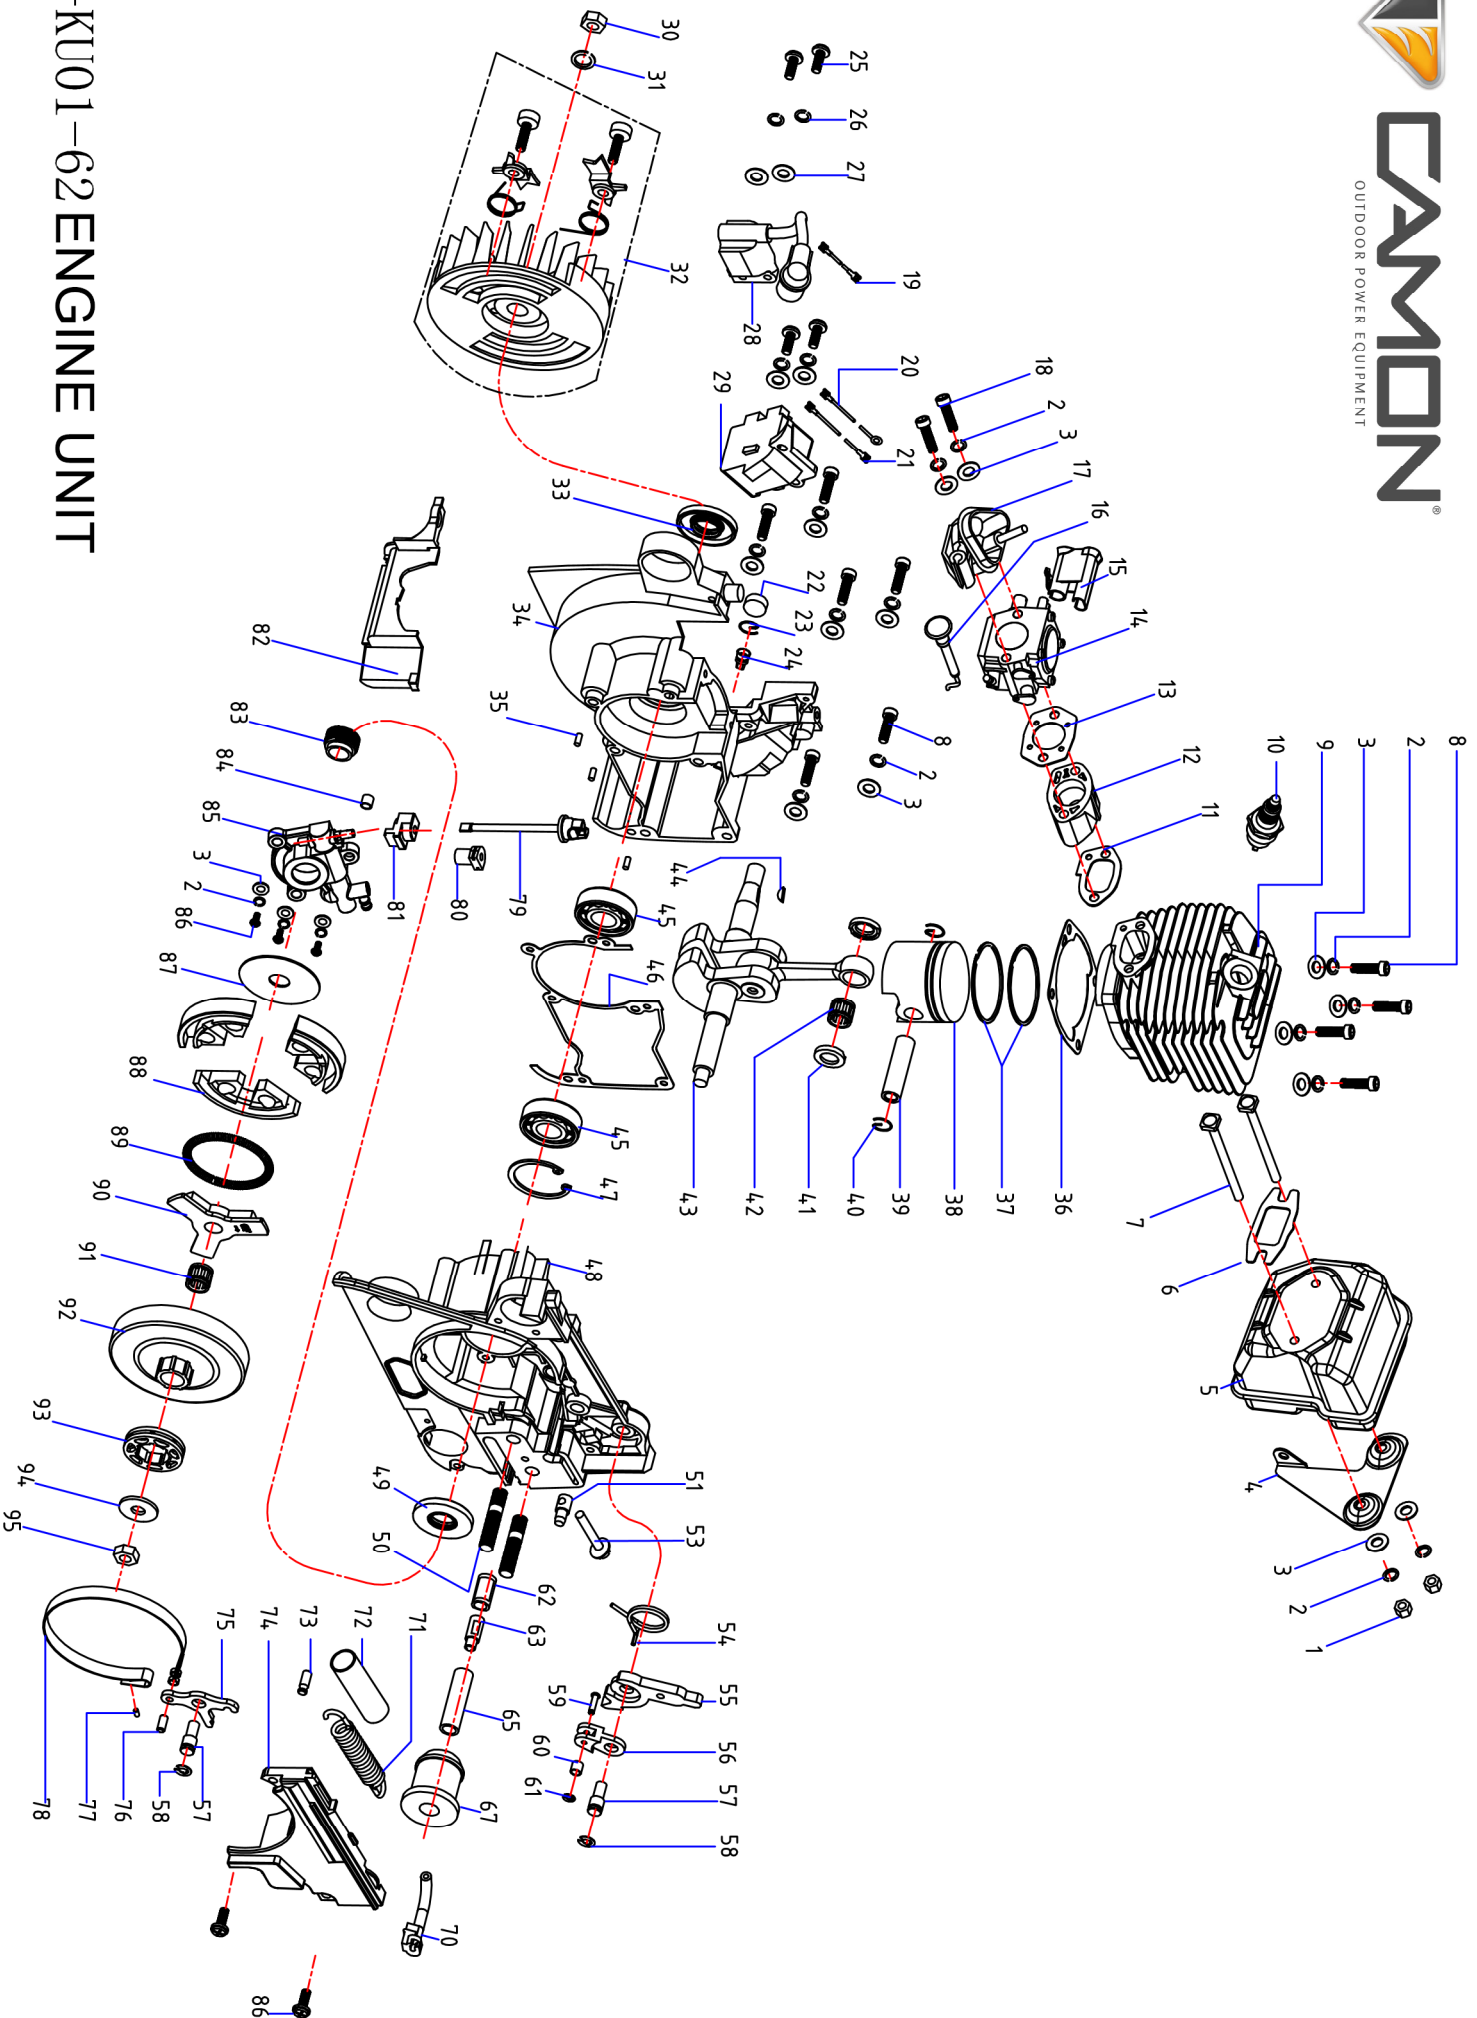

CAMPION
OUTDOOR POWER EQUIPMENT

YD-KU01-62 BASE UNIT

CAMION
OUTDOOR POWER EQUIPMENT

YD-KU01-62 ENGINE UNIT