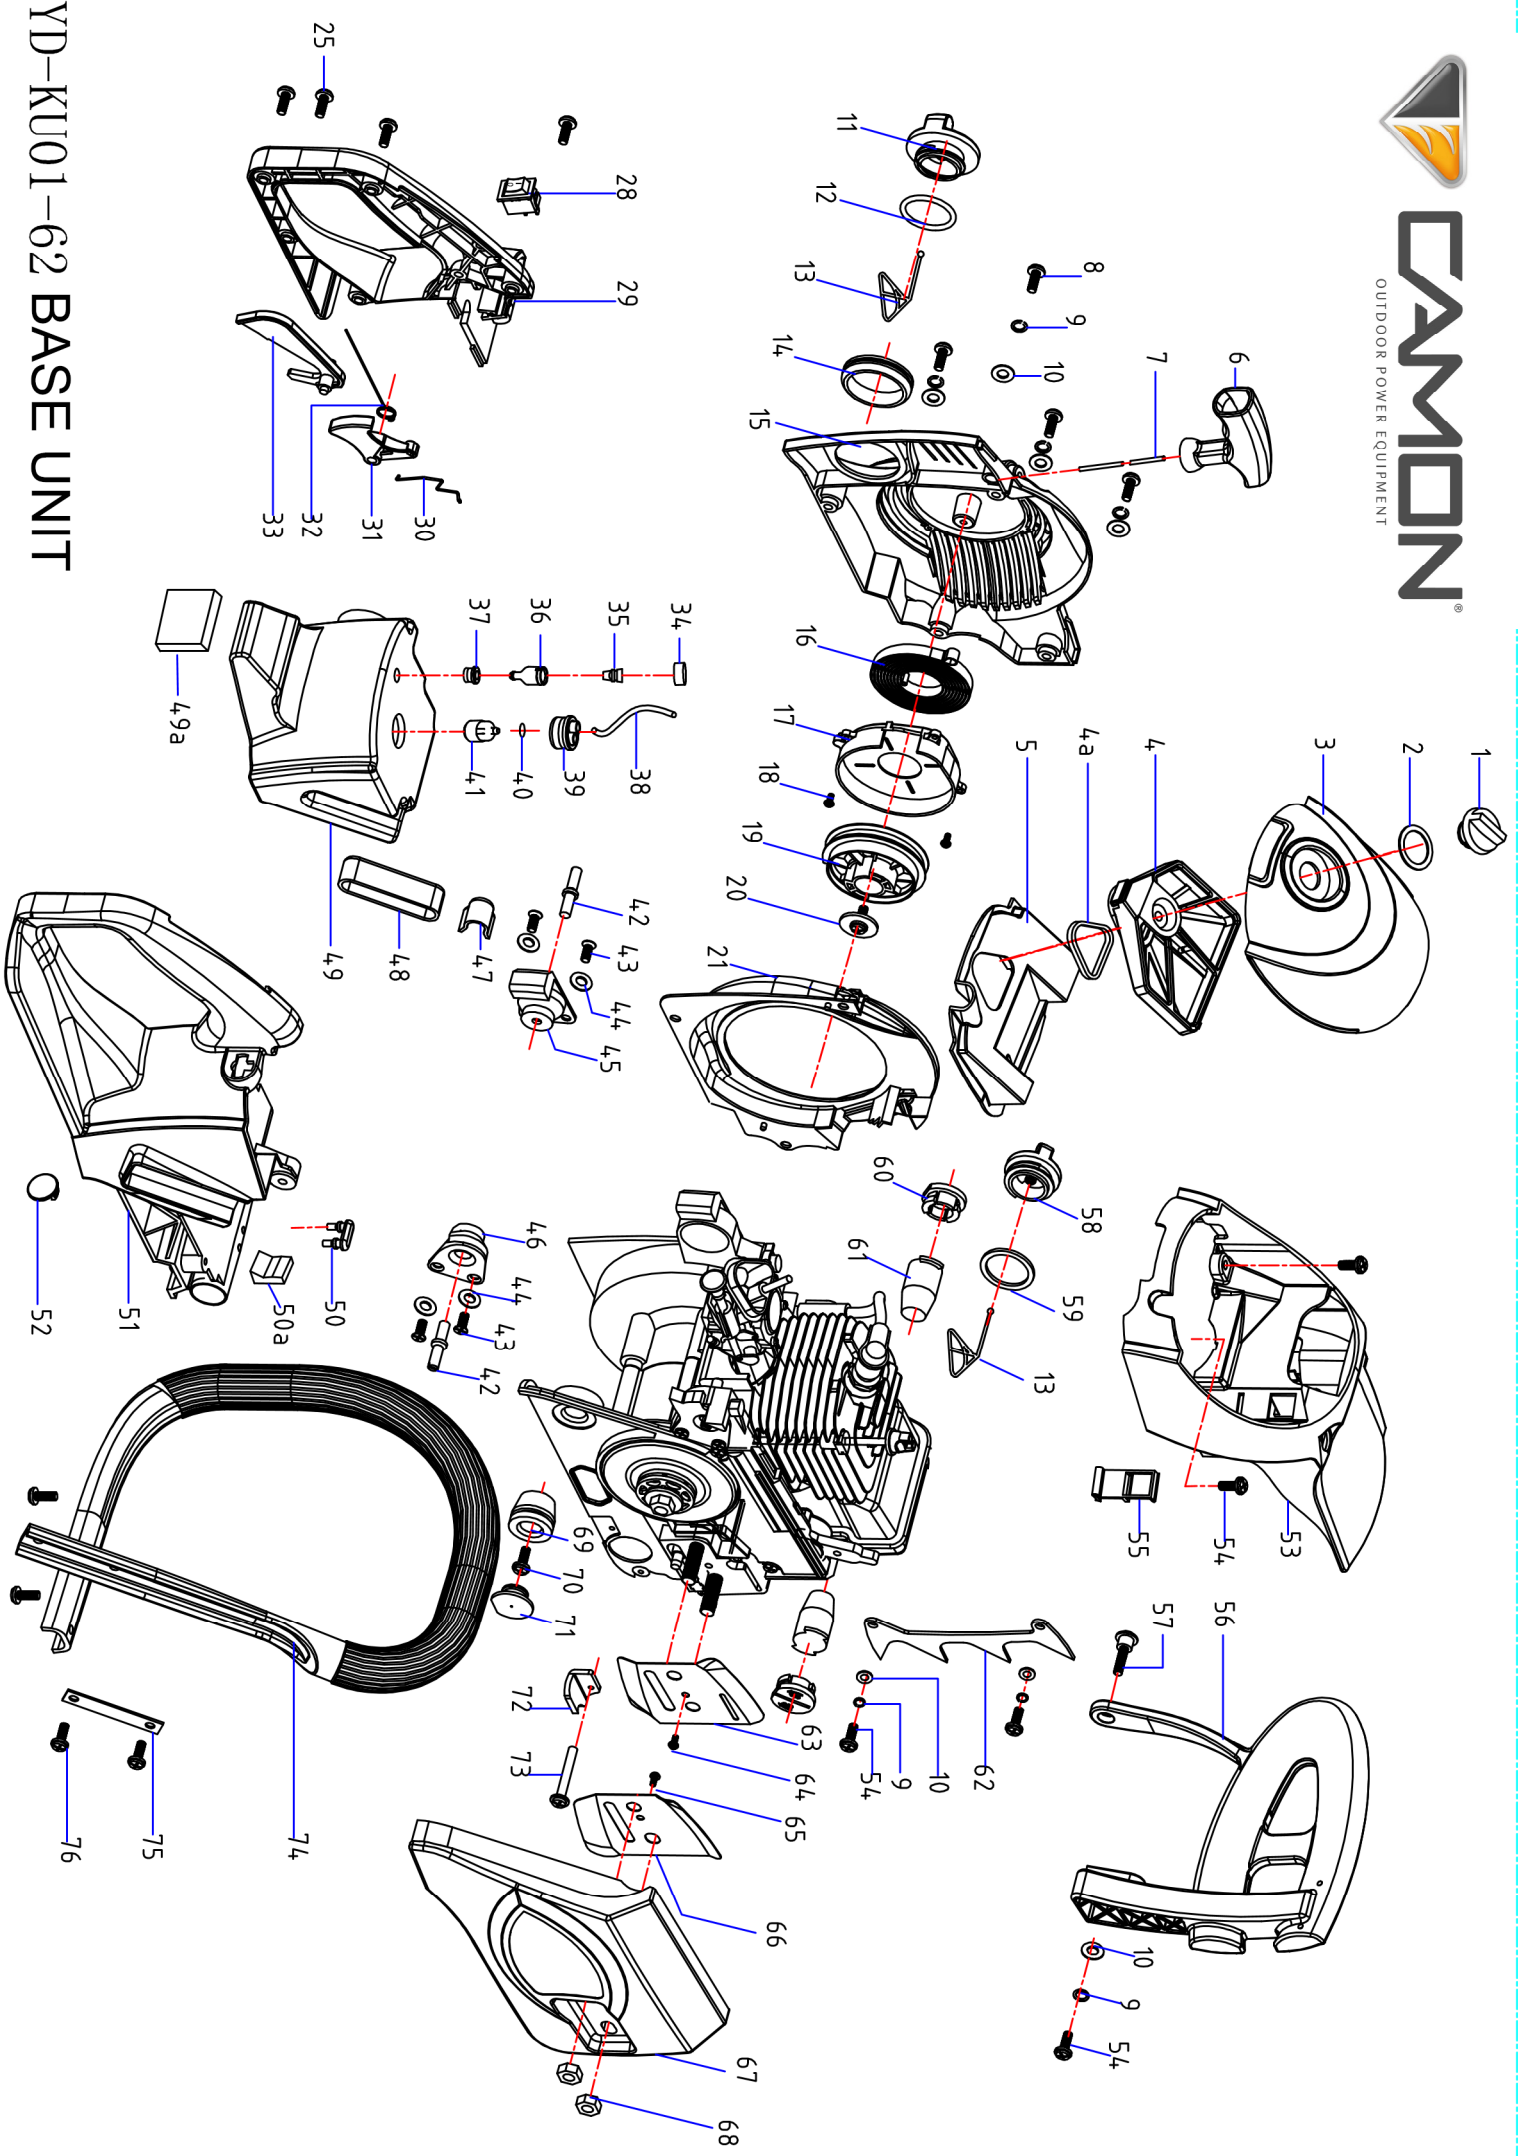

CAMPION
OUTDOOR POWER EQUIPMENT

YD-KU01-62 BASE UNIT

CAMION
OUTDOOR POWER EQUIPMENT

YD-KU01-62 ENGINE UNIT